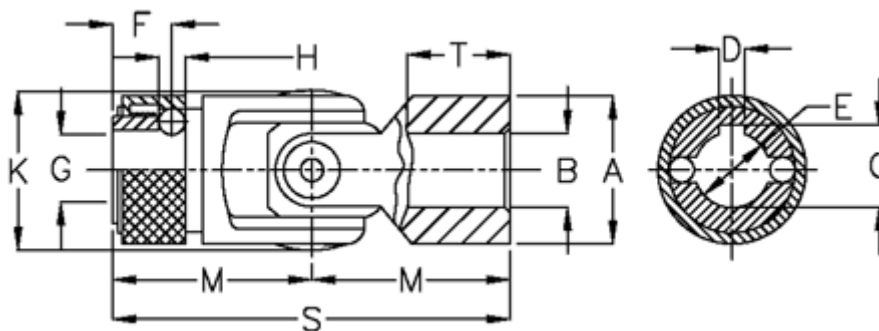

Data Sheet

Article number: 07740423

Description: Cross joint w/slide bearing
W/rapid change coupling, 0.740.423

Measures

A	= 40	K	= 42.0
B H7	= 20	M	= 54
C	= 21.7	MD max N m	= 160
D	= 6	s	= 108
E	= 20	T	= 32
F	= 19.0		
G	= 18.0		
H	= 8.00		